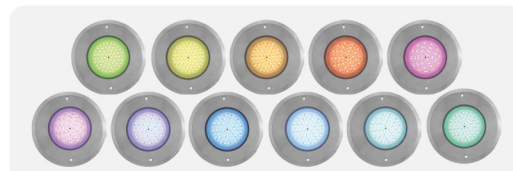

RGB WARM WHITE MULTI-COLOR CHANGING

ควบคุมง่ายผ่านรีโมทเดียว

ควบคุมผ่าน "Tuya Smart"