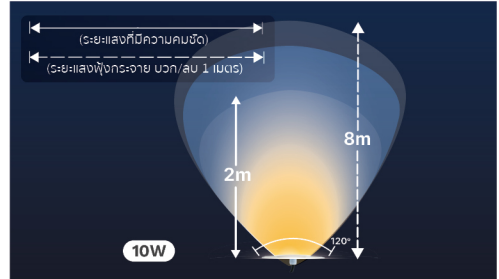

ANGLE AND DISTANCE OF ILLUMINATION

ชิปหลอดไฟ LED จำนวน 108 ดวง