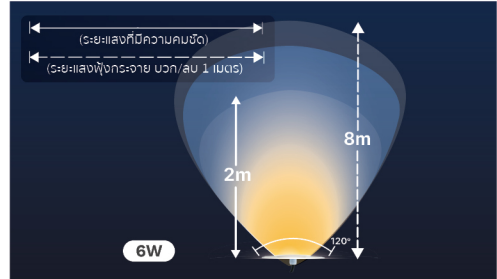

ANGLE AND DISTANCE OF ILLUMINATION

ชิปหลอดไฟ LED จำนวน 63 ดวง