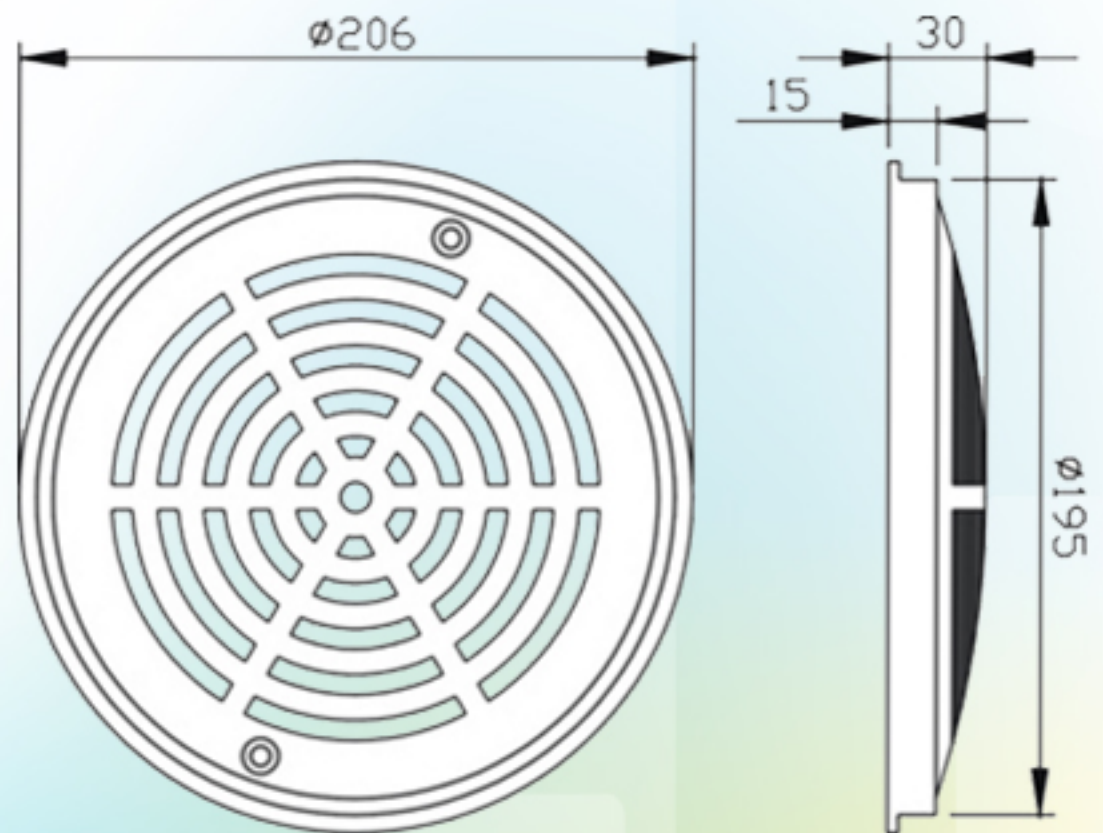

Main Drain

MODEL	MATERIAL	COLOR
WL-ADP197	ABS	WHITE