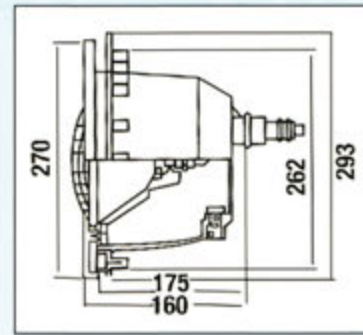

3478 Concrete Pool Model

3481 Liner Pool Model

The European design 300W/12 Volt Euro Light is available for concrete, tile or vinyl in-ground pools and features an ABS face ring. The light with niche includes 900mm of flexible electrical conduit with 3/4" threaded ends. The Euro Light has a 6mm² x 2.3m electrical cable and a PAR56 screw terminal lamp.

The ABS Deck Mounted Junction Box features one bottom and two side tapped junction points that are compatible with the Hayward Euro Light conduit for installation convenience. The push-in cover has an o-ring seal to keep out dust and water. The electrical connection and cord seal are included.