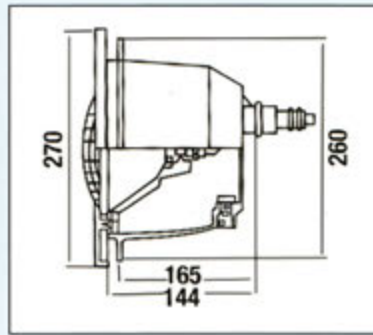

3478 Concrete Pool Model

3481 Liner Pool Model

The European design 300W/12 Volt Euro Light is available for concrete, tile or vinyl in-ground pools and features an ABS face ring. The light with niche includes 900mm of flexible electrical conduit with 3/4" threaded ends. The Euro Light has a 6mm² x 2.3m electrical cable and a PAR56 screw terminal lamp.

The ABS Deck Mounted Junction Box features one bottom and two side tapped junction points that are compatible with the Hayward Euro Light conduit for installation convenience. The push-in cover has an o-ring seal to keep out dust and water. The electrical connection and cord seal are included.